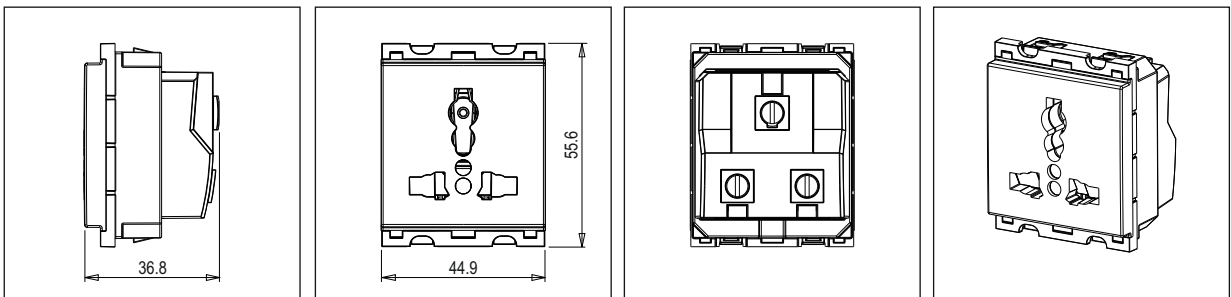

CUBE Series

C5532 .01

Socket 13A - International Multi socket Shuttered - 2 module Frost White

5267.51.8

Code:	C5532 .01
Series:	CUBE Series
Family:	Socket
Module Size:	Two Module
Colour:	Frost White
Mark:	Norisys
Rated supply voltage:	240V
Maximum resistive load:	13A
Dimensions:	55.6mm x 44.9mm x 36.8mm
Weight:	59.7g

Wiring Diagram:

Drawings:

Installation:

Installation of the product should be carried out in compliance with the current regulations regarding the installation of electrical systems in the country where the product is installed.