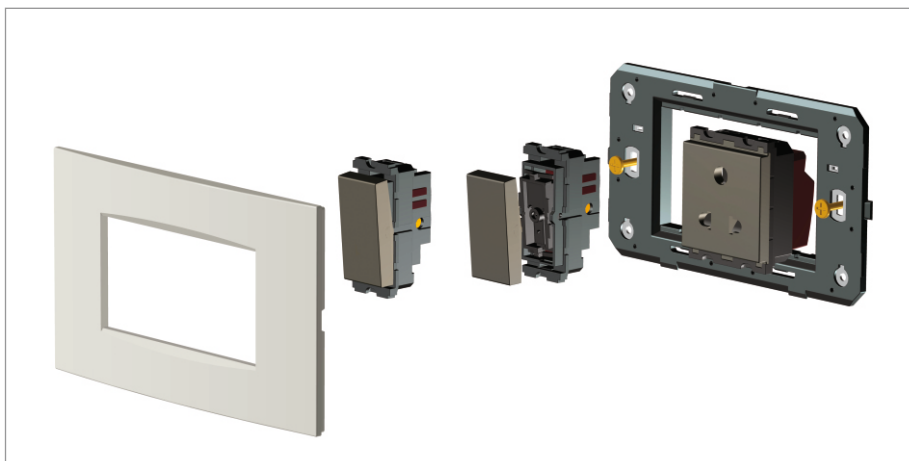

CUBE Series

C5532 .01

Socket 13A - International Multi socket Shuttered - 2 module Frost White

5267.51.8

Code:	C5532 .01
Series:	CUBE Series
Family:	Socket
Module Size:	Two Module
Colour:	Frost White
Mark:	Norisys
Rated supply voltage:	240V
Maximum resistive load:	13A
Dimensions:	55.6mm x 44.9mm x 36.8mm
Weight:	59.7g

Wiring Diagram:

Drawings:

Installation:

Installation of the product should be carried out in compliance with the current regulations regarding the installation of electrical systems in the country where the product is installed.