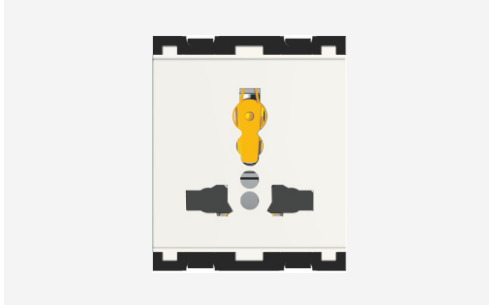

CUBE Series

C5532 .01

Socket 13A - International Multi socket Shuttered - 2 module Frost White

5267.51.8

Code:	C5532 .01
Series:	CUBE Series
Family:	Socket
Module Size:	Two Module
Colour:	Frost White
Mark:	Norisys
Rated supply voltage:	240V
Maximum resistive load:	13A
Dimensions:	55.6mm x 44.9mm x 36.8mm
Weight:	59.7g

Wiring Diagram:

Drawings:

Installation:

Installation of the product should be carried out in compliance with the current regulations regarding the installation of electrical systems in the country where the product is installed.