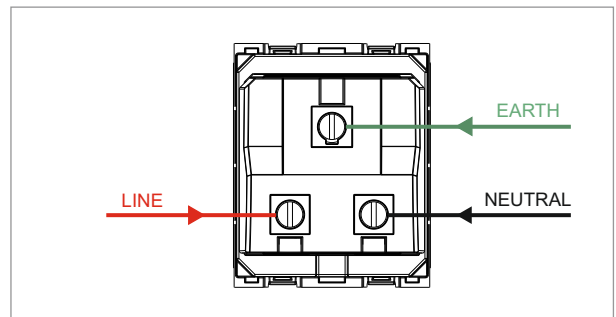

CUBE Series

C5532 .01

Socket 13A - International Multi socket Shuttered - 2 module Frost White

5267.51.8

Code:	C5532 .01
Series:	CUBE Series
Family:	Socket
Module Size:	Two Module
Colour:	Frost White
Mark:	Norisys
Rated supply voltage:	240V
Maximum resistive load:	13A
Dimensions:	55.6mm x 44.9mm x 36.8mm
Weight:	59.7g

Wiring Diagram:

Drawings:

Installation:

Installation of the product should be carried out in compliance with the current regulations regarding the installation of electrical systems in the country where the product is installed.