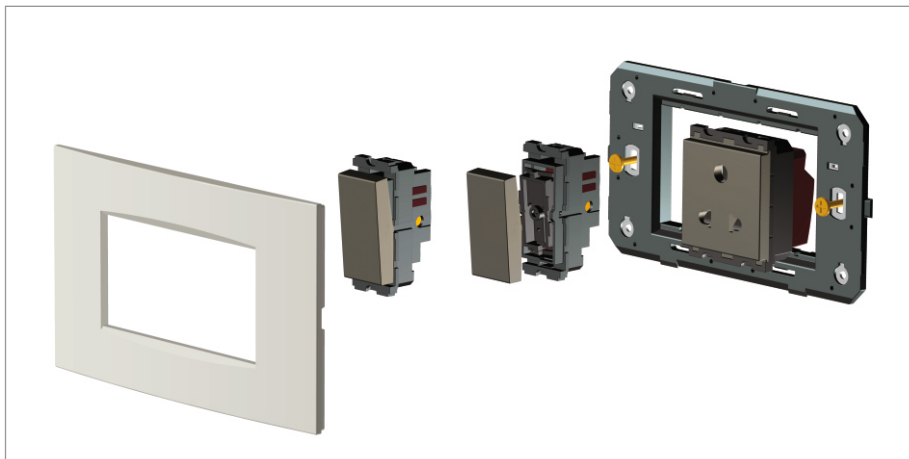

CUBE Series

C5421 .03

21M Plate - 21 module Ice Silver

5267.51.8

Code:	C5421 .03
Series:	CUBE Series
Family:	Vector plates with frames
Module Size:	Twenty One Module
Colour:	Ice Silver
Mark:	Norisys
Rated supply voltage:	--
Maximum resistive load:	--
Dimensions:	160.0mm x 226.9mm x 15.7mm
Weight:	348.40g

Wiring Diagram:

Drawings:

Installation:

Installation of the product should be carried out in compliance with the current regulations regarding the installation of electrical systems in the country where the product is installed.