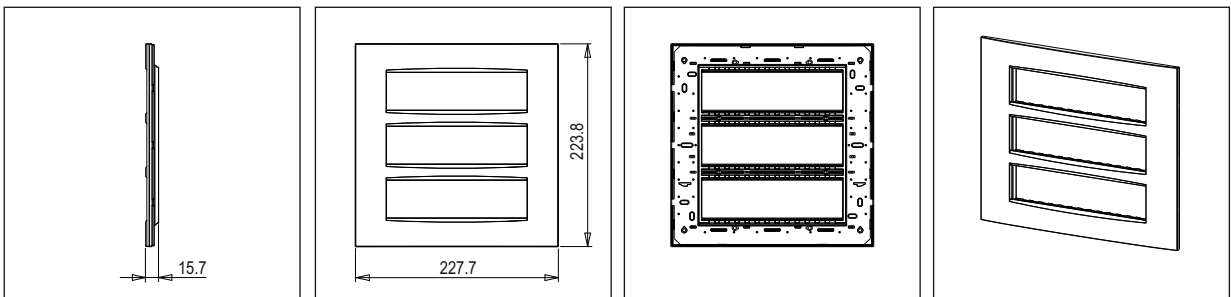

CUBE Series

C5421 .03

21M Plate - 21 module Ice Silver

5267.51.8

Code:	C5421 .03
Series:	CUBE Series
Family:	Vector plates with frames
Module Size:	Twenty One Module
Colour:	Ice Silver
Mark:	Norisys
Rated supply voltage:	--
Maximum resistive load:	--
Dimensions:	160.0mm x 226.9mm x 15.7mm
Weight:	348.40g

Wiring Diagram:

Drawings:

Installation:

Installation of the product should be carried out in compliance with the current regulations regarding the installation of electrical systems in the country where the product is installed.

The product should be installed by a trained professional following all safety norms.

Keep away from water and wet surfaces. While mounting the product, hands should not be wet.