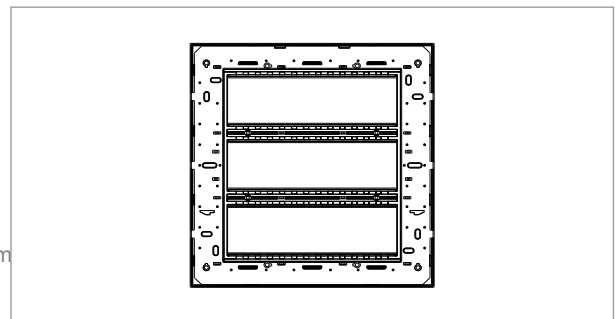

CUBE Series

C5421 .03

21M Plate - 21 module Ice Silver

5267.51.8

Code:	C5421 .03
Series:	CUBE Series
Family:	Vector plates with frames
Module Size:	Twenty One Module
Colour:	Ice Silver
Mark:	Norisys
Rated supply voltage:	--
Maximum resistive load:	--
Dimensions:	160.0mm x 226.9mm x 15.7mm
Weight:	348.40g

Wiring Diagram:

Drawings:

Installation:

Installation of the product should be carried out in compliance with the current regulations regarding the installation of electrical systems in the country where the product is installed.