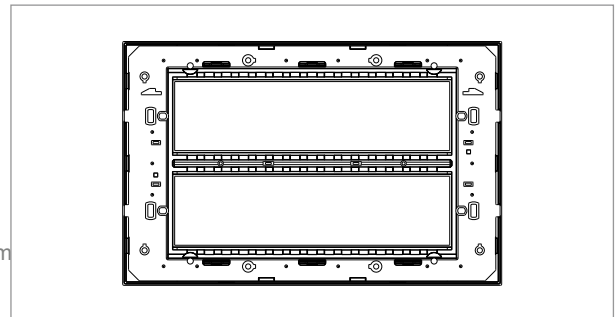

CUBE Series

C5416 .03

16M Plate - 16 module Ice Silver

5267.51.8

Code:	C5416 .03
Series:	CUBE Series
Family:	Vector plates with frames
Module Size:	Sixteen Module
Colour:	Ice Silver
Mark:	Norisys
Rated supply voltage:	--
Maximum resistive load:	--
Dimensions:	160.0mm x 248.7mm x 15.7mm
Weight:	266.10g

Wiring Diagram:

Drawings:

Installation:

Installation of the product should be carried out in compliance with the current regulations regarding the installation of electrical systems in the country where the product is installed.