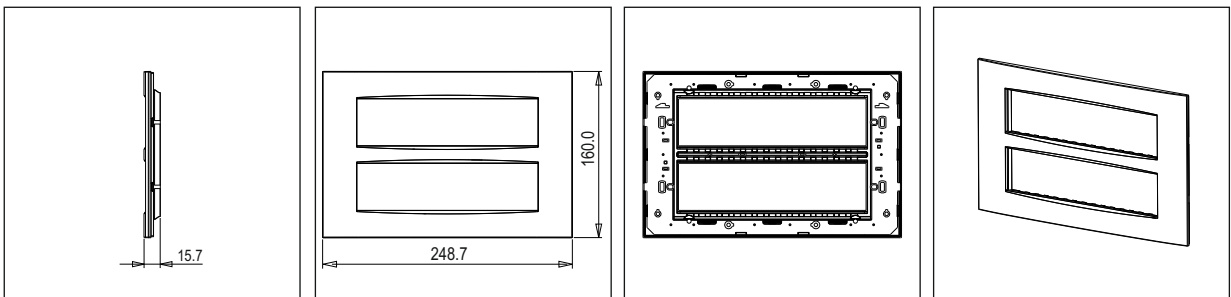

CUBE Series

C5416 .03

16M Plate - 16 module Ice Silver

5267.51.8

Code:	C5416 .03
Series:	CUBE Series
Family:	Vector plates with frames
Module Size:	Sixteen Module
Colour:	Ice Silver
Mark:	Norisys
Rated supply voltage:	--
Maximum resistive load:	--
Dimensions:	160.0mm x 248.7mm x 15.7mm
Weight:	266.10g

Wiring Diagram:

Drawings:

Installation:

Installation of the product should be carried out in compliance with the current regulations regarding the installation of electrical systems in the country where the product is installed.