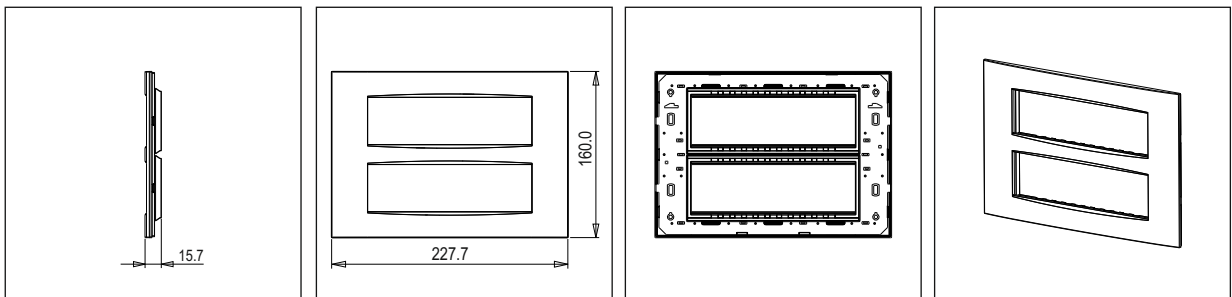

CUBE Series

C5414 .03

14M Plate - 14 module Ice Silver

5267.51.8

Code:	C5414 .03
Series:	CUBE Series
Family:	Vector plates with frames
Module Size:	Fourteen Module
Colour:	Ice Silver
Mark:	Norisys
Rated supply voltage:	--
Maximum resistive load:	—
Dimensions:	160.0mm x 227.7mm x 15.7mm
Weight:	257.70g

Wiring Diagram:

Drawings:

Installation:

Installation of the product should be carried out in compliance with the current regulations regarding the installation of electrical systems in the country where the product is installed.

The product should be installed by a trained professional following all safety norms.

Keep away from water and wet surfaces. While mounting the product, hands should not be wet.