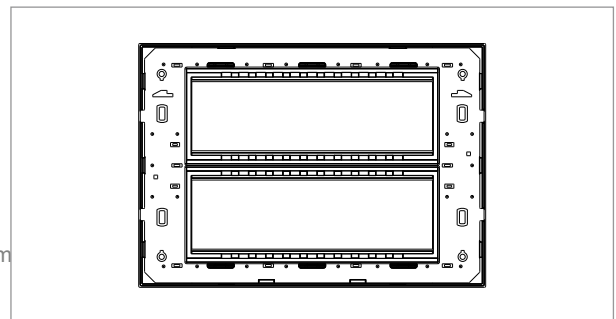

CUBE Series

C5414 .03

14M Plate - 14 module Ice Silver

5267.51.8

Code:	C5414 .03
Series:	CUBE Series
Family:	Vector plates with frames
Module Size:	Fourteen Module
Colour:	Ice Silver
Mark:	Norisys
Rated supply voltage:	--
Maximum resistive load:	—
Dimensions:	160.0mm x 227.7mm x 15.7mm
Weight:	257.70g

Wiring Diagram:

Drawings:

Installation:

Installation of the product should be carried out in compliance with the current regulations regarding the installation of electrical systems in the country where the product is installed.