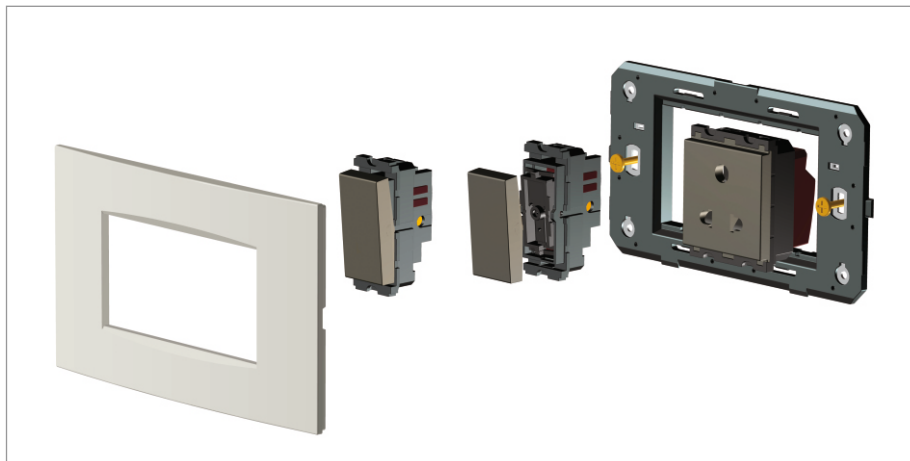

CUBE Series

C5414 .03

14M Plate - 14 module Ice Silver

5267.51.8

Code:	C5414 .03
Series:	CUBE Series
Family:	Vector plates with frames
Module Size:	Fourteen Module
Colour:	Ice Silver
Mark:	Norisys
Rated supply voltage:	--
Maximum resistive load:	—
Dimensions:	160.0mm x 227.7mm x 15.7mm
Weight:	257.70g

Wiring Diagram:

Drawings:

Installation:

Installation of the product should be carried out in compliance with the current regulations regarding the installation of electrical systems in the country where the product is installed.