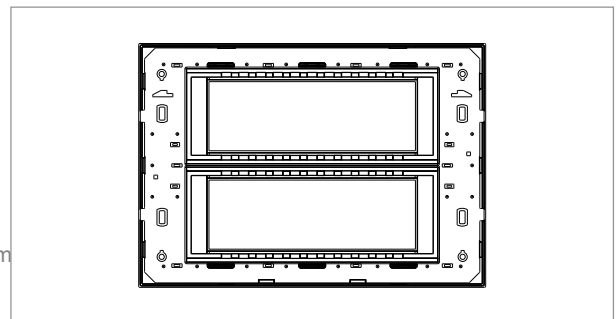

CUBE Series

C5412 .03

12M Plate - 12 module Ice Silver

5267.51.8

Code:	C5412 .03
Series:	CUBE Series
Family:	Vector plates with frames
Module Size:	Twelve Module
Colour:	Ice Silver
Mark:	Norisys
Rated supply voltage:	--
Maximum resistive load:	--
Dimensions:	160.0mm x 227.7mm x 15.7mm
Weight:	262.80g

Wiring Diagram:

Drawings:

Installation:

Installation of the product should be carried out in compliance with the current regulations regarding the installation of electrical systems in the country where the product is installed.