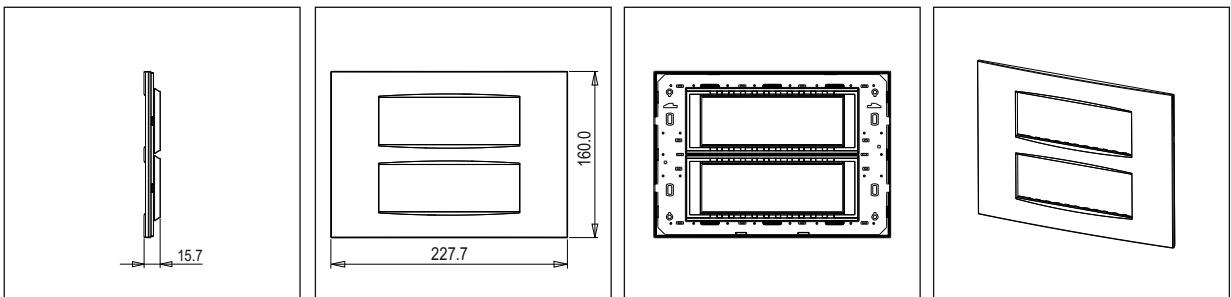

CUBE Series

C5412 .03

12M Plate - 12 module Ice Silver

5267.51.8

Code:	C5412 .03
Series:	CUBE Series
Family:	Vector plates with frames
Module Size:	Twelve Module
Colour:	Ice Silver
Mark:	Norisys
Rated supply voltage:	--
Maximum resistive load:	--
Dimensions:	160.0mm x 227.7mm x 15.7mm
Weight:	262.80g

Wiring Diagram:

Drawings:

Installation:

Installation of the product should be carried out in compliance with the current regulations regarding the installation of electrical systems in the country where the product is installed.

The product should be installed by a trained professional following all safety norms.

Keep away from water and wet surfaces. While mounting the product, hands should not be wet.