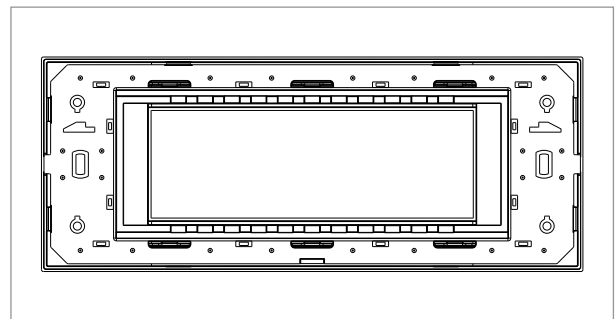

**CUBE Series**

**C5406 .03**

6M Plate - 6 module Ice Silver

5267.51.8

Code:	C5406 .03
Series:	CUBE Series
Family:	Vector plates with frames
Module Size:	Six Module
Colour:	Ice Silver
Mark:	Norisys
Rated supply voltage:	--
Maximum resistive load:	--
Dimensions:	90.2mm x 227.7mm x 15.7mm
Weight:	152.70g

**Wiring Diagram:**

**Drawings:**

**Installation:**

Installation of the product should be carried out in compliance with the current regulations regarding the installation of electrical systems in the country where the product is installed.