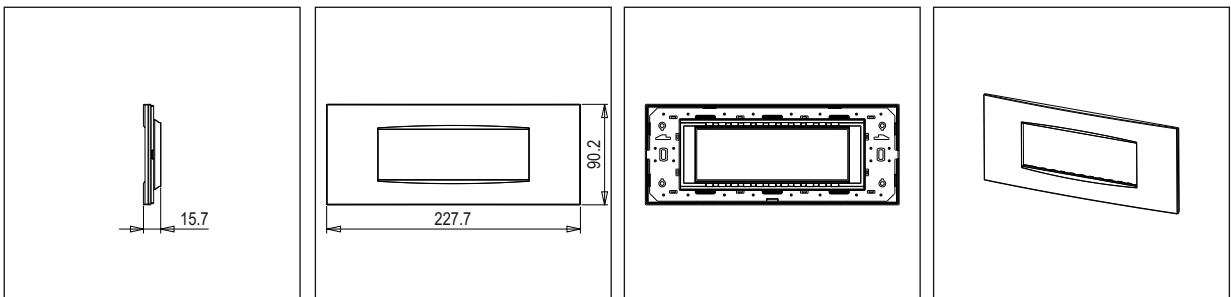

**CUBE Series**

**C5406 .03**

6M Plate - 6 module Ice Silver

5267.51.8

Code:	C5406 .03
Series:	CUBE Series
Family:	Vector plates with frames
Module Size:	Six Module
Colour:	Ice Silver
Mark:	Norisys
Rated supply voltage:	--
Maximum resistive load:	--
Dimensions:	90.2mm x 227.7mm x 15.7mm
Weight:	152.70g

**Wiring Diagram:**

**Drawings:**

**Installation:**

Installation of the product should be carried out in compliance with the current regulations regarding the installation of electrical systems in the country where the product is installed.