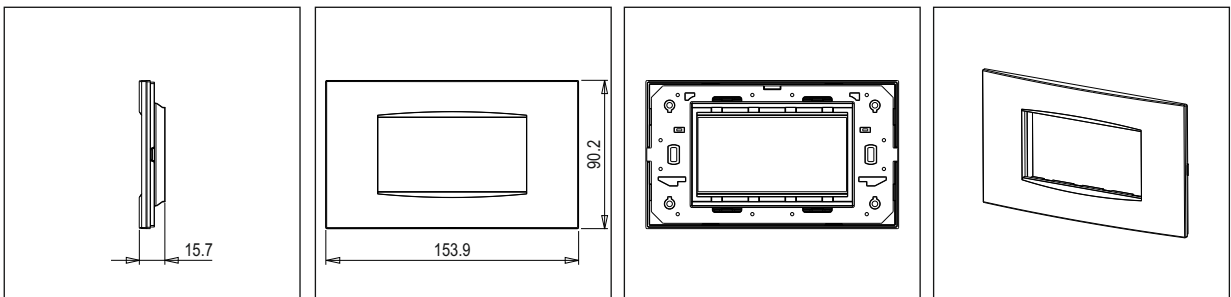

CUBE Series

C5404 .03

4M Plate - 4 module Ice Silver

5267.51.8

Code:	C5404 .03
Series:	CUBE Series
Family:	Vector plates with frames
Module Size:	Four Module
Colour:	Ice Silver
Mark:	Norisys
Rated supply voltage:	--
Maximum resistive load:	--
Dimensions:	90.2mm x 153.9mm x 15.7mm
Weight:	111.20g

Wiring Diagram:

Drawings:

Installation:

Installation of the product should be carried out in compliance with the current regulations regarding the installation of electrical systems in the country where the product is installed.