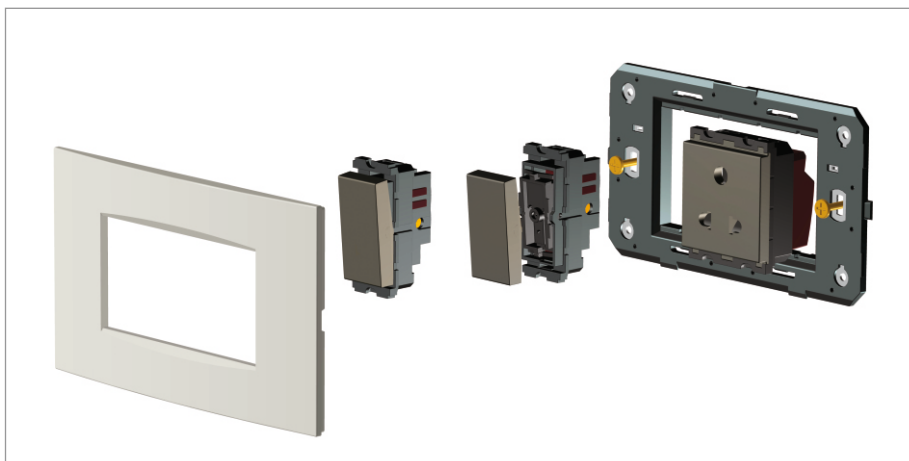

CUBE Series

C5404 .03

4M Plate - 4 module Ice Silver

5267.51.8

Code:	C5404 .03
Series:	CUBE Series
Family:	Vector plates with frames
Module Size:	Four Module
Colour:	Ice Silver
Mark:	Norisys
Rated supply voltage:	--
Maximum resistive load:	--
Dimensions:	90.2mm x 153.9mm x 15.7mm
Weight:	111.20g

Wiring Diagram:

Drawings:

Installation:

Installation of the product should be carried out in compliance with the current regulations regarding the installation of electrical systems in the country where the product is installed.