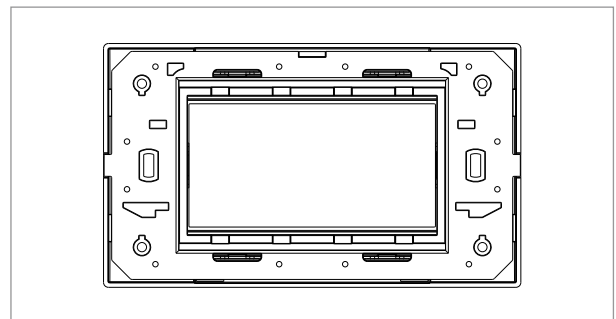

CUBE Series

C5404 .03

4M Plate - 4 module Ice Silver

5267.51.8

Code:	C5404 .03
Series:	CUBE Series
Family:	Vector plates with frames
Module Size:	Four Module
Colour:	Ice Silver
Mark:	Norisys
Rated supply voltage:	--
Maximum resistive load:	--
Dimensions:	90.2mm x 153.9mm x 15.7mm
Weight:	111.20g

Wiring Diagram:

Drawings:

Installation:

Installation of the product should be carried out in compliance with the current regulations regarding the installation of electrical systems in the country where the product is installed.