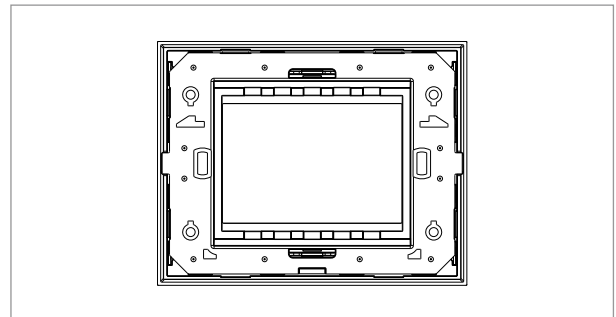

**CUBE Series**

**C5403 .25**

3M Plate - 3 module Cocoa Brown

5267.51.8

Code:	C5403 .25
Series:	CUBE Series
Family:	Vector plates with frames
Module Size:	Three Module
Colour:	Cocoa Brown
Mark:	Norisys
Rated supply voltage:	--
Maximum resistive load:	—
Dimensions:	91.4mm x 157.4mm x 13.9mm
Weight:	75.80g

**Wiring Diagram:**

**Drawings:**

**Installation:**

Installation of the product should be carried out in compliance with the current regulations regarding the installation of electrical systems in the country where the product is installed.