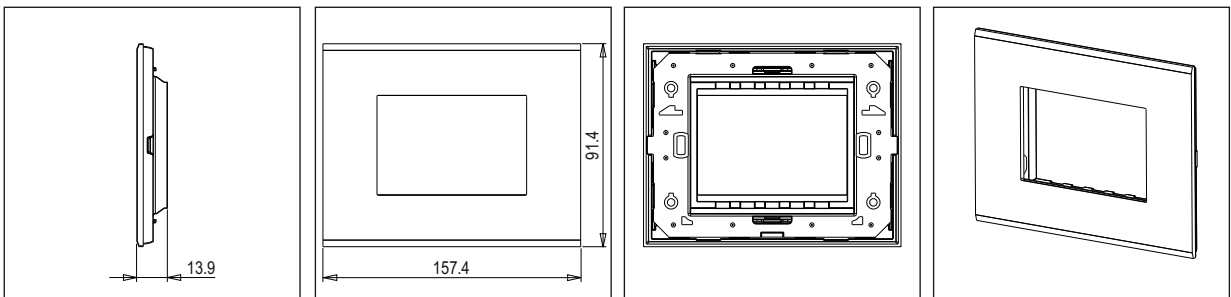

**CUBE Series**

**C5403 .25**

3M Plate - 3 module Cocoa Brown

5267.51.8

Code:	C5403 .25
Series:	CUBE Series
Family:	Vector plates with frames
Module Size:	Three Module
Colour:	Cocoa Brown
Mark:	Norisys
Rated supply voltage:	--
Maximum resistive load:	—
Dimensions:	91.4mm x 157.4mm x 13.9mm
Weight:	75.80g

**Wiring Diagram:**

**Drawings:**

**Installation:**

Installation of the product should be carried out in compliance with the current regulations regarding the installation of electrical systems in the country where the product is installed.