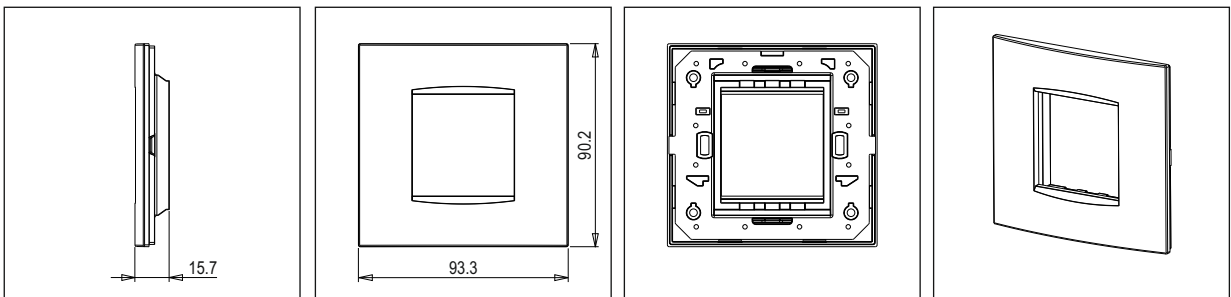

CUBE Series

C5402 .03

2M Plate - 2 module Ice Silver

5267.51.8

Code:	C5402 .03
Series:	CUBE Series
Family:	Vector plates with frames
Module Size:	Two Module
Colour:	Ice Silver
Mark:	Norisys
Rated supply voltage:	--
Maximum resistive load:	--
Dimensions:	90.2mm x 93.3mm x 15.7mm
Weight:	66.70g

Wiring Diagram:

Drawings:

Installation:

Installation of the product should be carried out in compliance with the current regulations regarding the installation of electrical systems in the country where the product is installed.