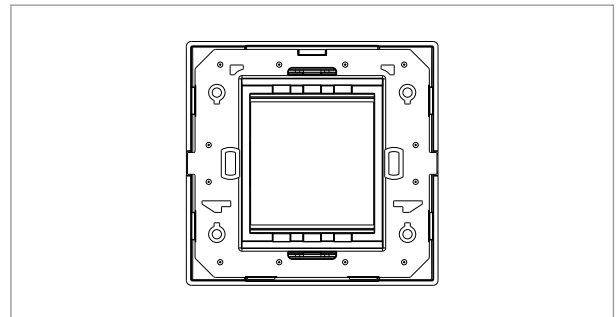

CUBE Series

C5402 .03

2M Plate - 2 module Ice Silver

5267.51.8

Code:	C5402 .03
Series:	CUBE Series
Family:	Vector plates with frames
Module Size:	Two Module
Colour:	Ice Silver
Mark:	Norisys
Rated supply voltage:	--
Maximum resistive load:	--
Dimensions:	90.2mm x 93.3mm x 15.7mm
Weight:	66.70g

Wiring Diagram:

Drawings:

Installation:

Installation of the product should be carried out in compliance with the current regulations regarding the installation of electrical systems in the country where the product is installed.