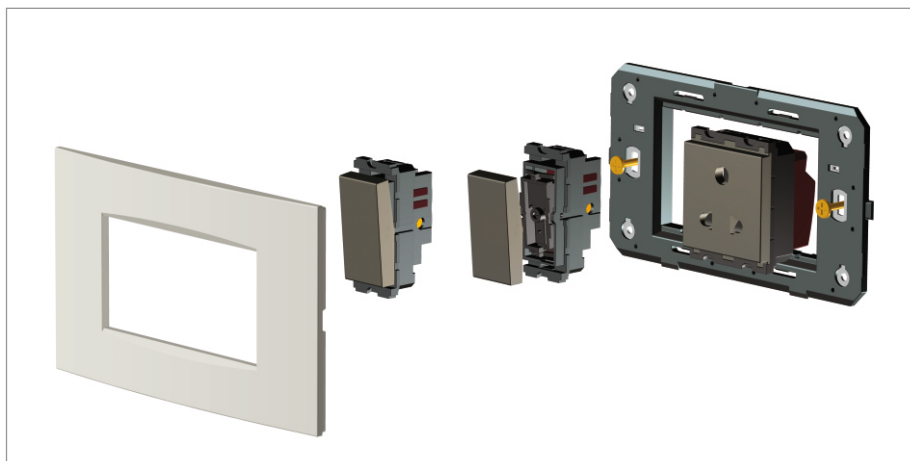

CUBE Series

C525E .01

Motor Starter 3.00 A - 5.00 A 3/4 HP Pump Frost White - for mounting with CUBE Series

5267.51.8

Code:	C525E .01
Series:	CUBE Series
Family:	Single Phase Motor Starters
Module Size:	Two Module
Colour:	Frost White
Mark:	Norisys
Rated supply voltage:	240V
Maximum resistive load:	3.0A-5.0A
Dimensions:	55.6mm x 45.0mm x 52.1mm
Weight:	110.8g

Wiring Diagram:

Drawings:

Installation:

Installation of the product should be carried out in compliance with the current regulations regarding the installation of electrical systems in the country where the product is installed.