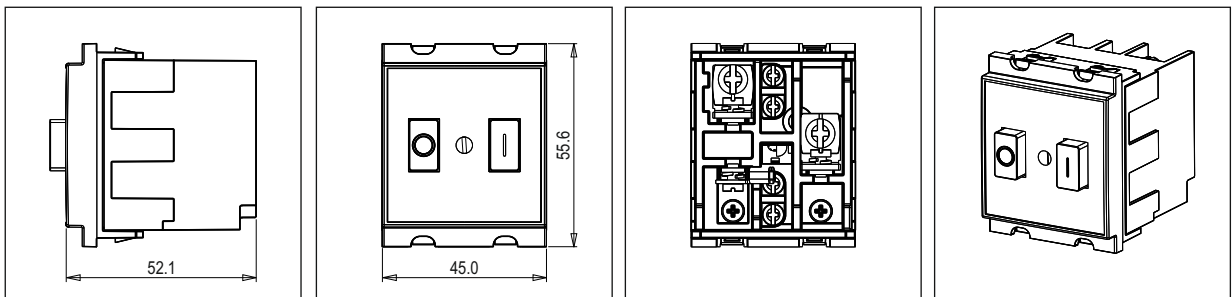

CUBE Series

C525E .01

Motor Starter 3.00 A - 5.00 A 3/4 HP Pump Frost White - for mounting with CUBE Series

5267.51.8

Code:	C525E .01
Series:	CUBE Series
Family:	Single Phase Motor Starters
Module Size:	Two Module
Colour:	Frost White
Mark:	Norisys
Rated supply voltage:	240V
Maximum resistive load:	3.0A-5.0A
Dimensions:	55.6mm x 45.0mm x 52.1mm
Weight:	110.8g

Wiring Diagram:

Drawings:

Installation:

Installation of the product should be carried out in compliance with the current regulations regarding the installation of electrical systems in the country where the product is installed.