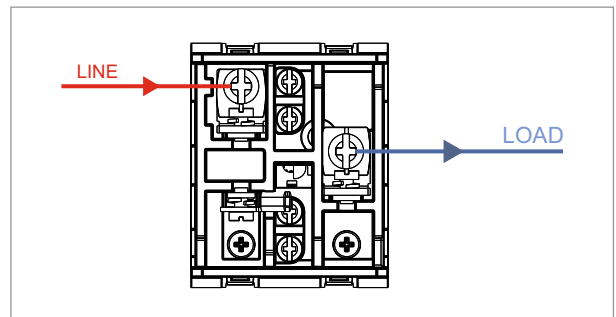

CUBE Series

C525E .01

Motor Starter 3.00 A - 5.00 A 3/4 HP Pump Frost White - for mounting with CUBE Series

5267.51.8

Code:	C525E .01
Series:	CUBE Series
Family:	Single Phase Motor Starters
Module Size:	Two Module
Colour:	Frost White
Mark:	Norisys
Rated supply voltage:	240V
Maximum resistive load:	3.0A-5.0A
Dimensions:	55.6mm x 45.0mm x 52.1mm
Weight:	110.8g

Wiring Diagram:

Drawings:

Installation:

Installation of the product should be carried out in compliance with the current regulations regarding the installation of electrical systems in the country where the product is installed.