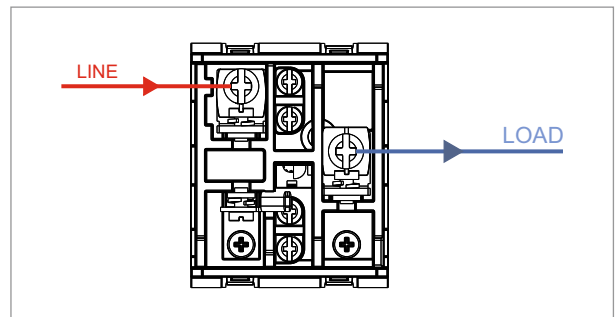

**CUBE Series**

**C525B .01**

Motor Starter 0.90 A -1.50 A 1/4 HP Pump Frost White - for mounting with CUBE Series

5267.51.8

Code:	C525B .01
Series:	CUBE Series
Family:	Single Phase Motor Starters
Module Size:	Two Module
Colour:	Frost White
Mark:	Norisys
Rated supply voltage:	240V
Maximum resistive load:	0.90A-1.50A
Dimensions:	55.6mm x 45.0mm x 52.1mm
Weight:	110.8g

Wiring Diagram:

Drawings:

Installation:

Installation of the product should be carried out in compliance with the current regulations regarding the installation of electrical systems in the country where the product is installed.