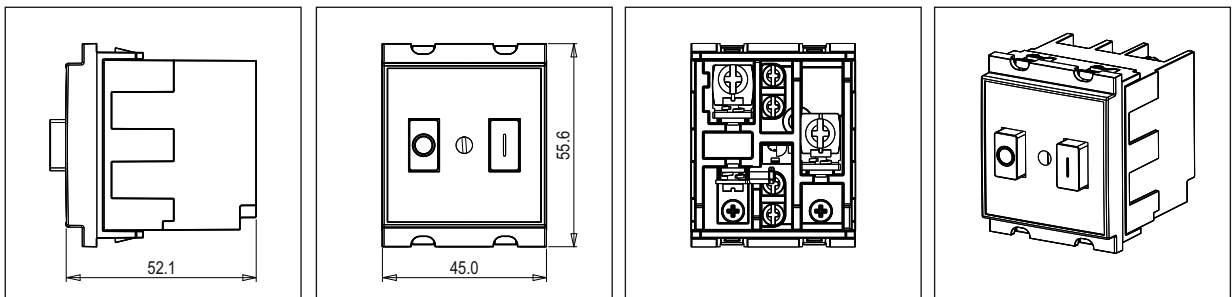

**CUBE Series**

**C525B .01**

Motor Starter 0.90 A -1.50 A 1/4 HP Pump Frost White - for mounting with CUBE Series

5267.51.8

Code:	C525B .01
Series:	CUBE Series
Family:	Single Phase Motor Starters
Module Size:	Two Module
Colour:	Frost White
Mark:	Norisys
Rated supply voltage:	240V
Maximum resistive load:	0.90A-1.50A
Dimensions:	55.6mm x 45.0mm x 52.1mm
Weight:	110.8g

Wiring Diagram:

Drawings:

Installation:

Installation of the product should be carried out in compliance with the current regulations regarding the installation of electrical systems in the country where the product is installed.