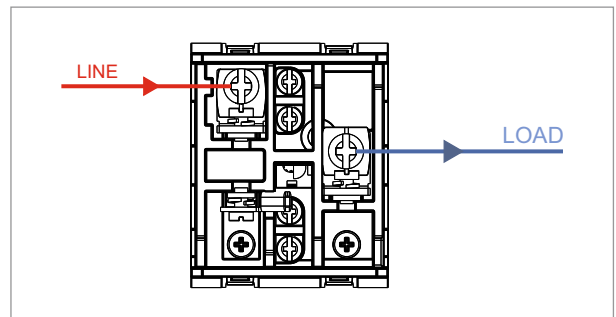

CUBE Series

C525A .01

Motor Starter 0.60 A -1.00 A 1/8 HP Pump Frost White - for mounting with CUBE Series

5267.51.8

Code:	C525A .01
Series:	CUBE Series
Family:	Single Phase Motor Starters
Module Size:	Two Module
Colour:	Frost White
Mark:	Norisys
Rated supply voltage:	240V
Maximum resistive load:	0.60A-1.00A
Dimensions:	55.6mm x 45.0mm x 52.1mm
Weight:	110.8g

Wiring Diagram:

Drawings:

Installation:

Installation of the product should be carried out in compliance with the current regulations regarding the installation of electrical systems in the country where the product is installed.