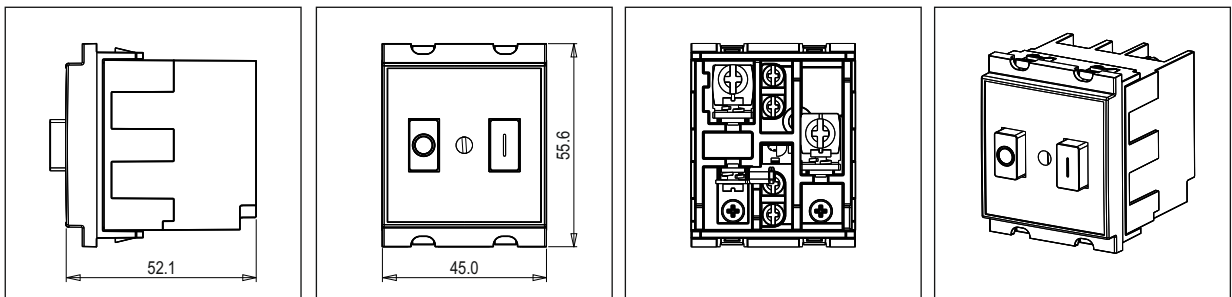

CUBE Series

C525A .01

Motor Starter 0.60 A -1.00 A 1/8 HP Pump Frost White - for mounting with CUBE Series

5267.51.8

Code:	C525A .01
Series:	CUBE Series
Family:	Single Phase Motor Starters
Module Size:	Two Module
Colour:	Frost White
Mark:	Norisys
Rated supply voltage:	240V
Maximum resistive load:	0.60A-1.00A
Dimensions:	55.6mm x 45.0mm x 52.1mm
Weight:	110.8g

Wiring Diagram:

Drawings:

Installation:

Installation of the product should be carried out in compliance with the current regulations regarding the installation of electrical systems in the country where the product is installed.