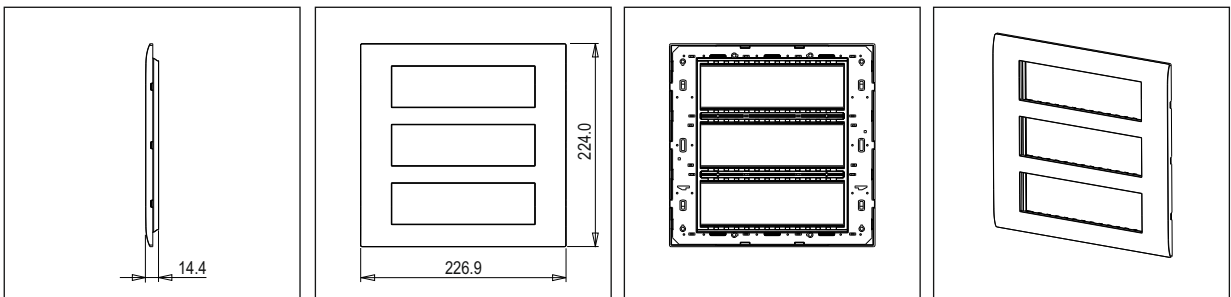

CUBE Series

C5121 .03

21M Plate - 21 module Ice Silver

5267.51.8

Code:	C5121 .03
Series:	CUBE Series
Family:	Smart plates with frames
Module Size:	Twenty One Module
Colour:	Ice Silver
Mark:	Norisys
Rated supply voltage:	--
Maximum resistive load:	--
Dimensions:	224.0mm x 226.9mm x 14.4mm
Weight:	344.0g

Wiring Diagram:

Drawings:

Installation:

Installation of the product should be carried out in compliance with the current regulations regarding the installation of electrical systems in the country where the product is installed.