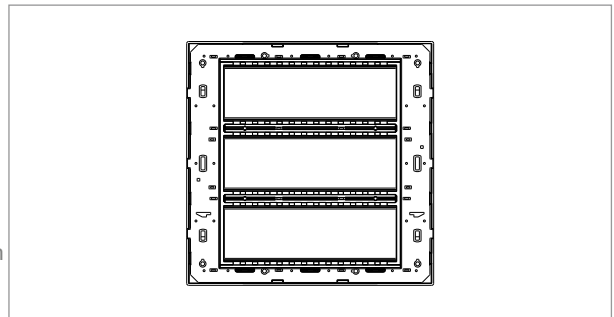

CUBE Series

C5121 .03

21M Plate - 21 module Ice Silver

5267.51.8

Code:	C5121 .03
Series:	CUBE Series
Family:	Smart plates with frames
Module Size:	Twenty One Module
Colour:	Ice Silver
Mark:	Norisys
Rated supply voltage:	--
Maximum resistive load:	--
Dimensions:	224.0mm x 226.9mm x 14.4mm
Weight:	344.0g

Wiring Diagram:

Drawings:

Installation:

Installation of the product should be carried out in compliance with the current regulations regarding the installation of electrical systems in the country where the product is installed.