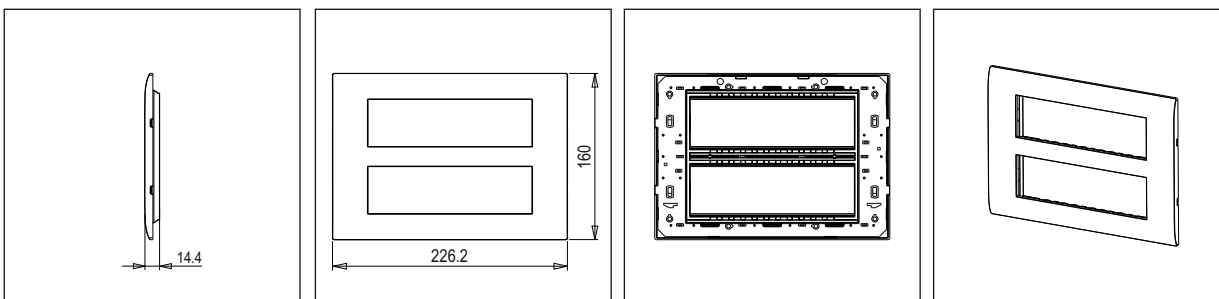

**CUBE Series**

**C5114 .03**

14M Plate - 14 module Ice Silver

5267.51.8

Code:	C5114 .03
Series:	CUBE Series
Family:	Smart plates with frames
Module Size:	Fourteen Module
Colour:	Ice Silver
Mark:	Norisys
Rated supply voltage:	--
Maximum resistive load:	--
Dimensions:	160mm x 226.2mm x 14.4mm
Weight:	254.40g

**Wiring Diagram:**

**Drawings:**

**Installation:**

Installation of the product should be carried out in compliance with the current regulations regarding the installation of electrical systems in the country where the product is installed.