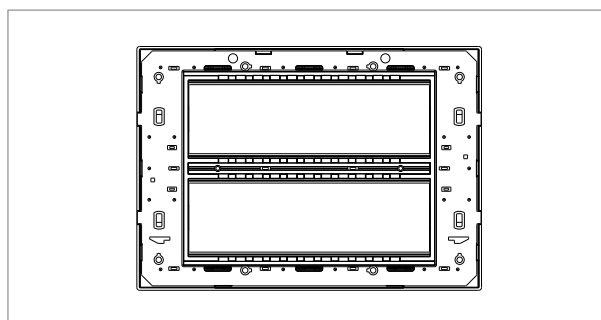

**CUBE Series**

**C5114 .03**

14M Plate - 14 module Ice Silver

5267.51.8

Code:	C5114 .03
Series:	CUBE Series
Family:	Smart plates with frames
Module Size:	Fourteen Module
Colour:	Ice Silver
Mark:	Norisys
Rated supply voltage:	--
Maximum resistive load:	--
Dimensions:	160mm x 226.2mm x 14.4mm
Weight:	254.40g

**Wiring Diagram:**

**Drawings:**

**Installation:**

Installation of the product should be carried out in compliance with the current regulations regarding the installation of electrical systems in the country where the product is installed.