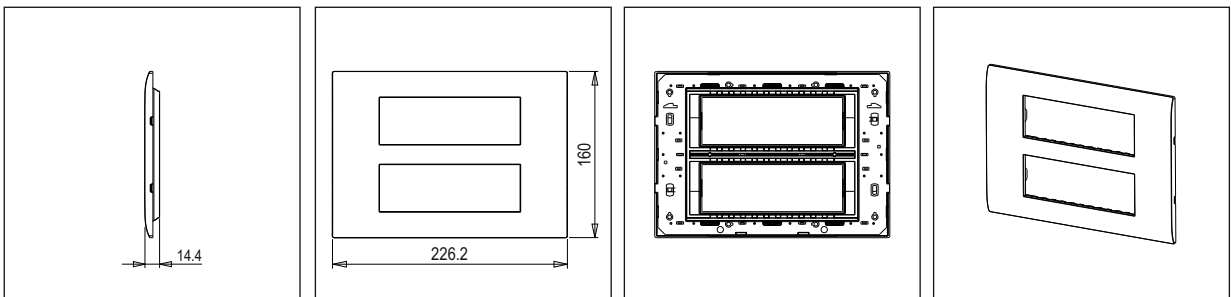

**CUBE Series**

**C5112 .03**

12M Plate - 12 module Ice Silver

5267.51.8

Code:	C5112 .03
Series:	CUBE Series
Family:	Smart plates with frames
Module Size:	Twelve Module
Colour:	Ice Silver
Mark:	Norisys
Rated supply voltage:	--
Maximum resistive load:	--
Dimensions:	160mm x 226.2mm x 14.4mm
Weight:	258.60g

**Wiring Diagram:**

**Drawings:**

**Installation:**

Installation of the product should be carried out in compliance with the current regulations regarding the installation of electrical systems in the country where the product is installed.