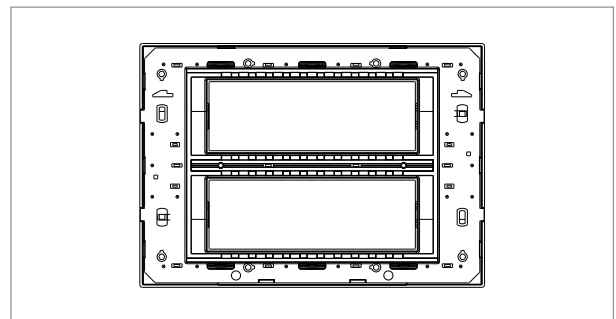

**CUBE Series**

**C5112 .03**

12M Plate - 12 module Ice Silver

5267.51.8

Code:	C5112 .03
Series:	CUBE Series
Family:	Smart plates with frames
Module Size:	Twelve Module
Colour:	Ice Silver
Mark:	Norisys
Rated supply voltage:	--
Maximum resistive load:	--
Dimensions:	160mm x 226.2mm x 14.4mm
Weight:	258.60g

**Wiring Diagram:**

**Drawings:**

**Installation:**

Installation of the product should be carried out in compliance with the current regulations regarding the installation of electrical systems in the country where the product is installed.