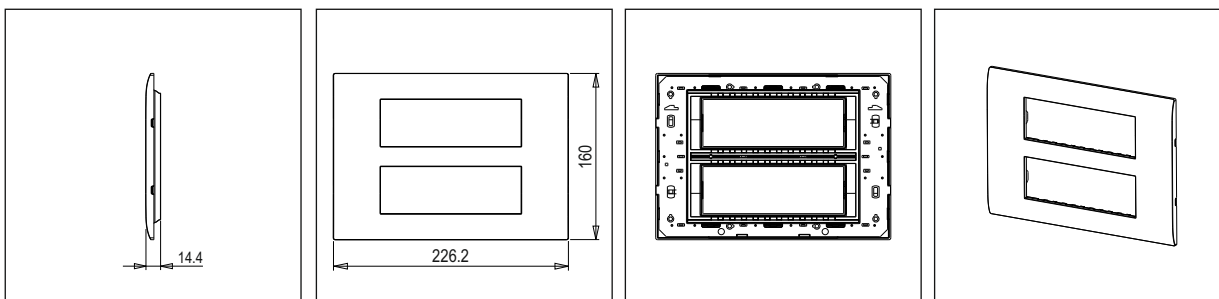

**CUBE Series**

**C5112 .02**

12M Plate - 12 module Quartz Gray

5267.51.8

Code:	C5112 .02
Series:	CUBE Series
Family:	Smart plates with frames
Module Size:	Twelve Module
Colour:	Quartz Gray
Mark:	Norisys
Rated supply voltage:	--
Maximum resistive load:	--
Dimensions:	160mm x 226.2mm x 14.4mm
Weight:	258.60g

**Wiring Diagram:**

**Drawings:**

**Installation:**

Installation of the product should be carried out in compliance with the current regulations regarding the installation of electrical systems in the country where the product is installed.