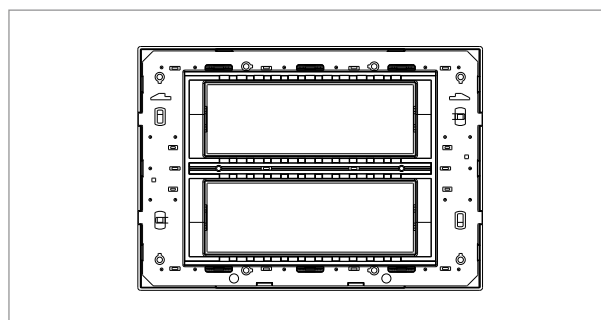

Wiring Diagram: