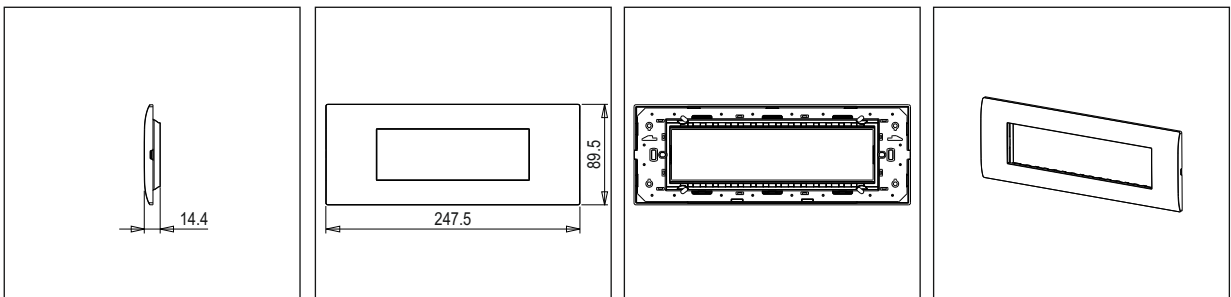

CUBE Series

C5108 .17

8M Plate - 8 module Charcoal Black

5267.51.8

Code:	C5108 .17
Series:	CUBE Series
Family:	Smart plates with frames
Module Size:	Eight Module
Colour:	Charcoal Black
Mark:	Norisys
Rated supply voltage:	--
Maximum resistive load:	--
Dimensions:	89.5mm x 247.5mm x 14.4mm
Weight:	162.10 g

Wiring Diagram:

Drawings:

Installation:

Installation of the product should be carried out in compliance with the current regulations regarding the installation of electrical systems in the country where the product is installed.