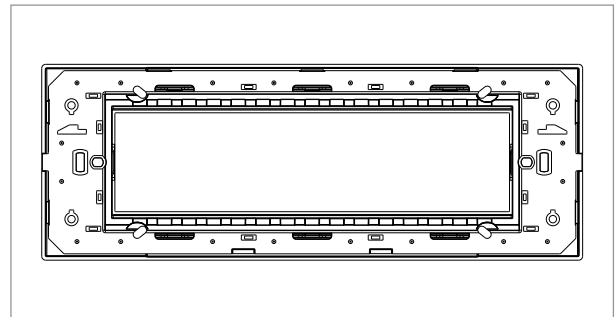

CUBE Series

C5108 .17

8M Plate - 8 module Charcoal Black

5267.51.8

Code:	C5108 .17
Series:	CUBE Series
Family:	Smart plates with frames
Module Size:	Eight Module
Colour:	Charcoal Black
Mark:	Norisys
Rated supply voltage:	--
Maximum resistive load:	--
Dimensions:	89.5mm x 247.5mm x 14.4mm
Weight:	162.10 g

Wiring Diagram:

Drawings:

Installation:

Installation of the product should be carried out in compliance with the current regulations regarding the installation of electrical systems in the country where the product is installed.