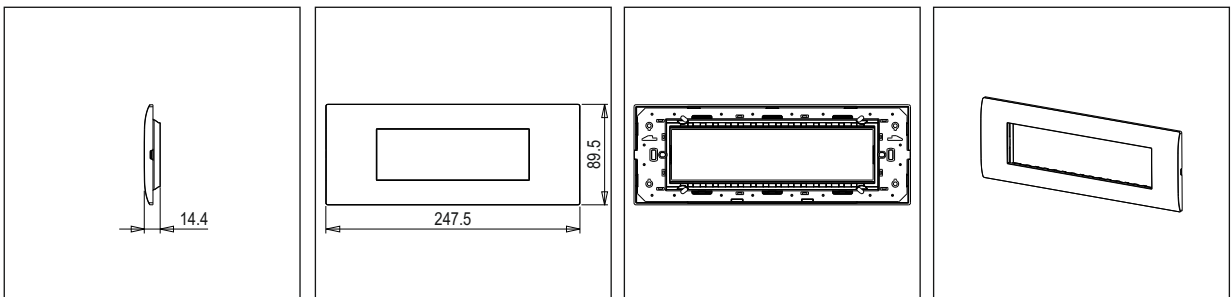

**CUBE Series**

**C5108 .03**

8M Plate - 8 module Ice Silver

5267.51.8

Code:	C5108 .03
Series:	CUBE Series
Family:	Smart plates with frames
Module Size:	Eight Module
Colour:	Ice Silver
Mark:	Norisys
Rated supply voltage:	--
Maximum resistive load:	--
Dimensions:	89.5mm x 247.5mm x 14.4mm
Weight:	162.10 g

**Wiring Diagram:**

**Drawings:**

**Installation:**

Installation of the product should be carried out in compliance with the current regulations regarding the installation of electrical systems in the country where the product is installed.