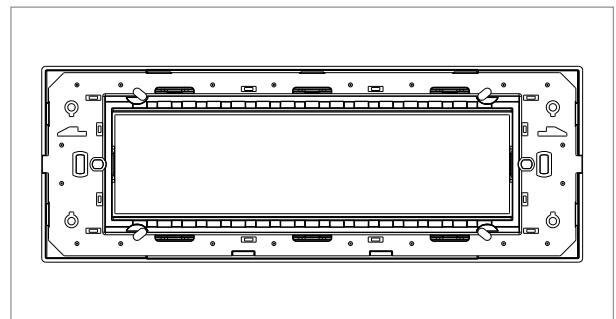

**CUBE Series**

**C5108 .03**

8M Plate - 8 module Ice Silver

5267.51.8

Code:	C5108 .03
Series:	CUBE Series
Family:	Smart plates with frames
Module Size:	Eight Module
Colour:	Ice Silver
Mark:	Norisys
Rated supply voltage:	--
Maximum resistive load:	--
Dimensions:	89.5mm x 247.5mm x 14.4mm
Weight:	162.10 g

**Wiring Diagram:**

**Drawings:**

**Installation:**

Installation of the product should be carried out in compliance with the current regulations regarding the installation of electrical systems in the country where the product is installed.