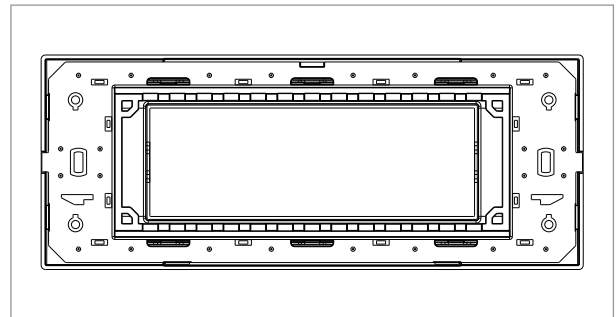

CUBE Series

C5106 .17

6M Plate - 6 module Charcoal Black

5267.51.8

Code:	C5106 .17
Series:	CUBE Series
Family:	Smart plates with frames
Module Size:	Six Module
Colour:	Charcoal Black
Mark:	Norisys
Rated supply voltage:	--
Maximum resistive load:	--
Dimensions:	89.5mm x 226.2mm x 14.4mm
Weight:	150.70 g

Wiring Diagram:

Drawings:

Installation:

Installation of the product should be carried out in compliance with the current regulations regarding the installation of electrical systems in the country where the product is installed.