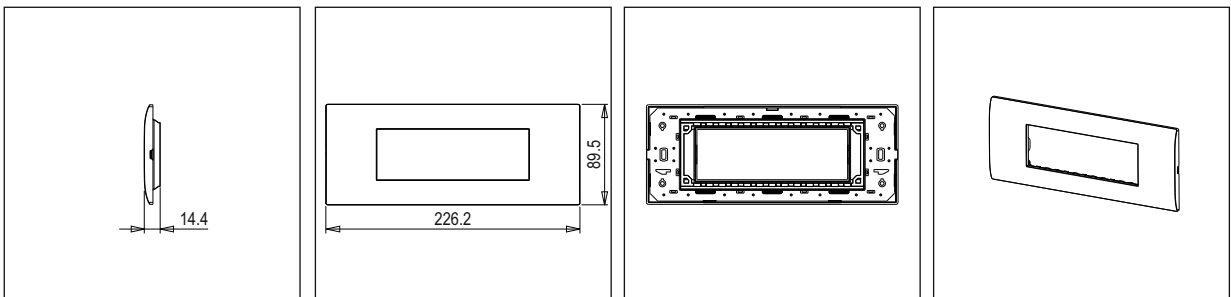

CUBE Series

C5106 .17

6M Plate - 6 module Charcoal Black

5267.51.8

Code:	C5106 .17
Series:	CUBE Series
Family:	Smart plates with frames
Module Size:	Six Module
Colour:	Charcoal Black
Mark:	Norisys
Rated supply voltage:	--
Maximum resistive load:	--
Dimensions:	89.5mm x 226.2mm x 14.4mm
Weight:	150.70 g

Wiring Diagram:

Drawings:

Installation:

Installation of the product should be carried out in compliance with the current regulations regarding the installation of electrical systems in the country where the product is installed.