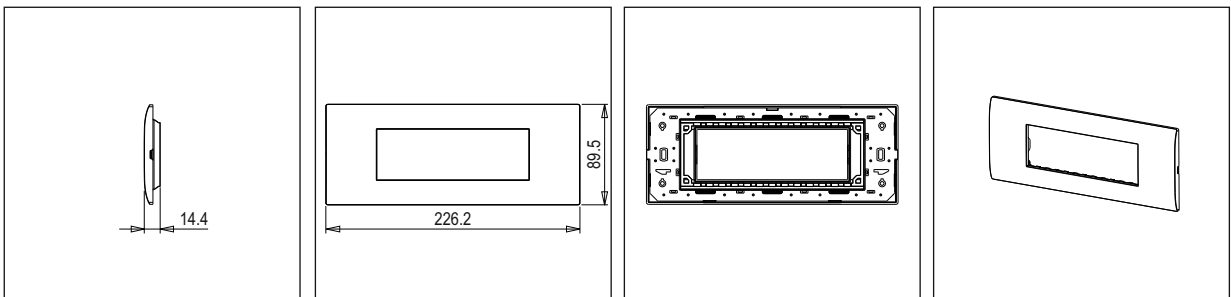

CUBE Series

C5106 .03

6M Plate - 6 module Ice Silver

5267.51.8

Code:	C5106 .03
Series:	CUBE Series
Family:	Smart plates with frames
Module Size:	Six Module
Colour:	Ice Silver
Mark:	Norisys
Rated supply voltage:	--
Maximum resistive load:	--
Dimensions:	89.5mm x 226.2mm x 14.4mm
Weight:	150.70 g

Wiring Diagram:

Drawings:

Installation:

Installation of the product should be carried out in compliance with the current regulations regarding the installation of electrical systems in the country where the product is installed.