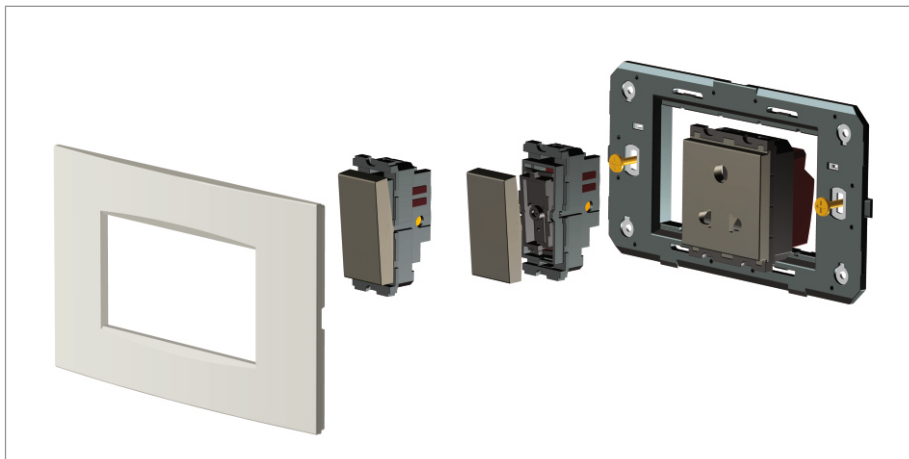

CUBE Series

C5106 .03

6M Plate - 6 module Ice Silver

5267.51.8

Code:	C5106 .03
Series:	CUBE Series
Family:	Smart plates with frames
Module Size:	Six Module
Colour:	Ice Silver
Mark:	Norisys
Rated supply voltage:	--
Maximum resistive load:	--
Dimensions:	89.5mm x 226.2mm x 14.4mm
Weight:	150.70 g

Wiring Diagram:

Drawings:

Installation:

Installation of the product should be carried out in compliance with the current regulations regarding the installation of electrical systems in the country where the product is installed.