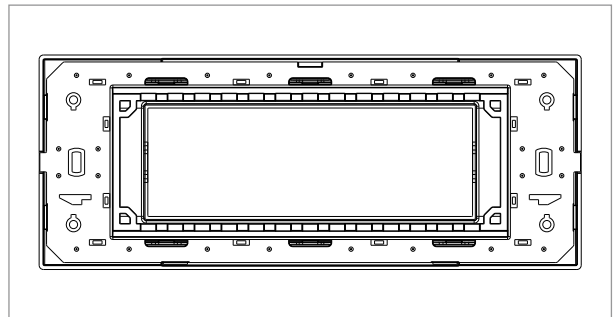

CUBE Series

C5106 .03

6M Plate - 6 module Ice Silver

5267.51.8

Code:	C5106 .03
Series:	CUBE Series
Family:	Smart plates with frames
Module Size:	Six Module
Colour:	Ice Silver
Mark:	Norisys
Rated supply voltage:	--
Maximum resistive load:	--
Dimensions:	89.5mm x 226.2mm x 14.4mm
Weight:	150.70 g

Wiring Diagram:

Drawings:

Installation:

Installation of the product should be carried out in compliance with the current regulations regarding the installation of electrical systems in the country where the product is installed.