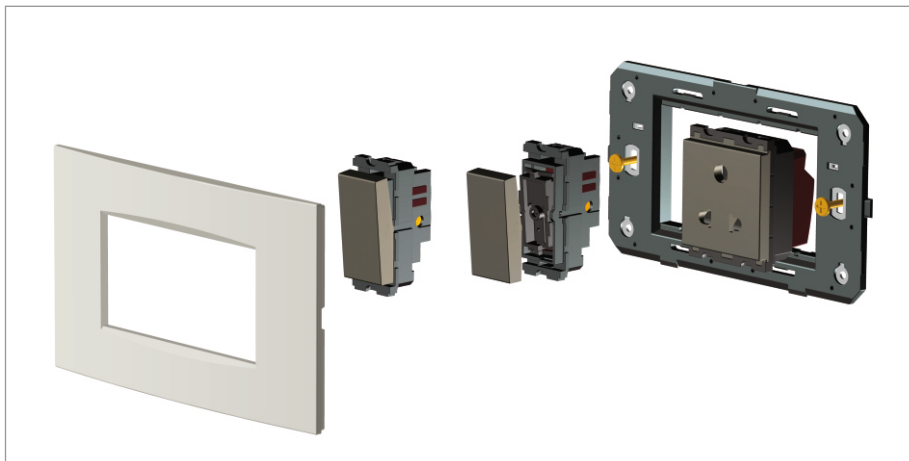

Installation:

Installation of the product should be carried out in compliance with the current regulations regarding the installation of electrical systems in the country where the product is installed.

The product should be installed by a trained professional following all safety norms.

Keep away from water and wet surfaces. While mounting the product, hands should not be wet.