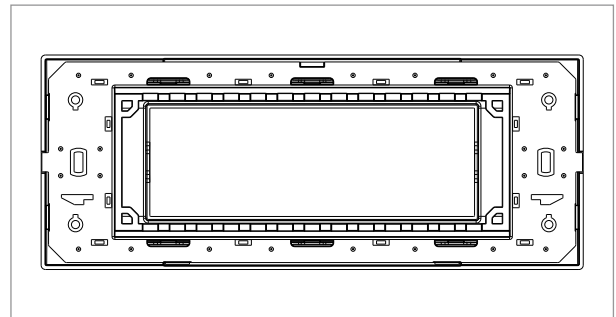

**CUBE Series**

**C5106 .01**

6M Plate - 6 module Frost White

5267.51.8

Code:	C5106 .01
Series:	CUBE Series
Family:	Smart plates with frames
Module Size:	Six Module
Colour:	Frost White
Mark:	Norisys
Rated supply voltage:	--
Maximum resistive load:	--
Dimensions:	89.5mm x 226.2mm x 14.4mm
Weight:	150.7 g

**Wiring Diagram:**

**Drawings:**

**Installation:**

Installation of the product should be carried out in compliance with the current regulations regarding the installation of electrical systems in the country where the product is installed.