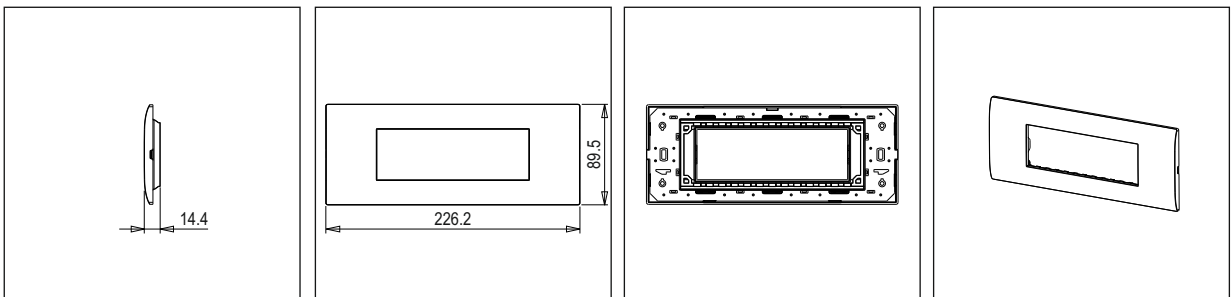

**CUBE Series**

**C5106 .01**

6M Plate - 6 module Frost White

5267.51.8

Code:	C5106 .01
Series:	CUBE Series
Family:	Smart plates with frames
Module Size:	Six Module
Colour:	Frost White
Mark:	Norisys
Rated supply voltage:	--
Maximum resistive load:	--
Dimensions:	89.5mm x 226.2mm x 14.4mm
Weight:	150.7 g

**Wiring Diagram:**

**Drawings:**

**Installation:**

Installation of the product should be carried out in compliance with the current regulations regarding the installation of electrical systems in the country where the product is installed.