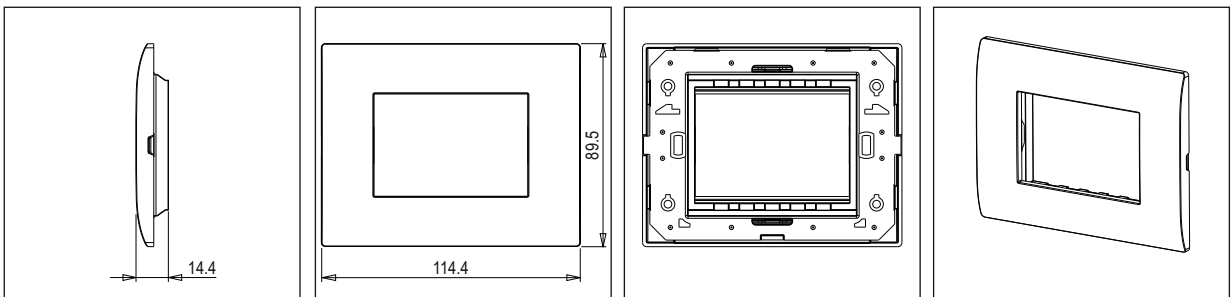

CUBE Series

C5103 .25

3M Plate - 3 module Cocoa Brown

5267.51.8

Code:	C5103 .25
Series:	CUBE Series
Family:	Smart plates with frames
Module Size:	Three Module
Colour:	Cocoa Brown
Mark:	Norisys
Rated supply voltage:	--
Maximum resistive load:	--
Dimensions:	89.5mm x 114.4mm x 14.4mm
Weight:	75.30 g

Wiring Diagram:

Drawings:

Installation:

Installation of the product should be carried out in compliance with the current regulations regarding the installation of electrical systems in the country where the product is installed.