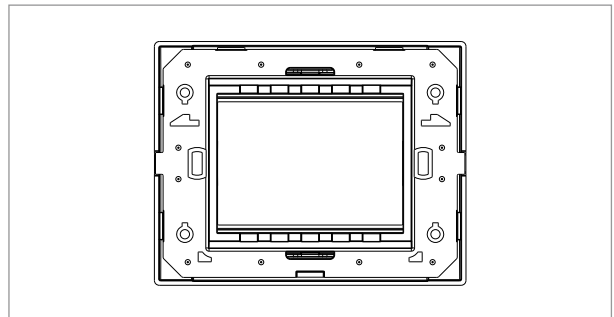

CUBE Series

C5103 .25

3M Plate - 3 module Cocoa Brown

5267.51.8

Code:	C5103 .25
Series:	CUBE Series
Family:	Smart plates with frames
Module Size:	Three Module
Colour:	Cocoa Brown
Mark:	Norisys
Rated supply voltage:	--
Maximum resistive load:	--
Dimensions:	89.5mm x 114.4mm x 14.4mm
Weight:	75.30 g

Wiring Diagram:

Drawings:

Installation:

Installation of the product should be carried out in compliance with the current regulations regarding the installation of electrical systems in the country where the product is installed.