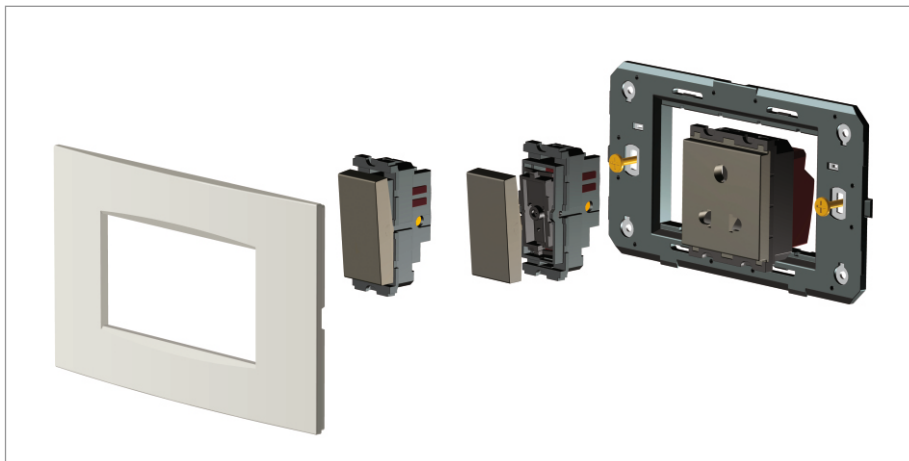

CUBE Series

C5103 .25

3M Plate - 3 module Cocoa Brown

5267.51.8

Code:	C5103 .25
Series:	CUBE Series
Family:	Smart plates with frames
Module Size:	Three Module
Colour:	Cocoa Brown
Mark:	Norisys
Rated supply voltage:	--
Maximum resistive load:	--
Dimensions:	89.5mm x 114.4mm x 14.4mm
Weight:	75.30 g

Wiring Diagram:

Drawings:

Installation:

Installation of the product should be carried out in compliance with the current regulations regarding the installation of electrical systems in the country where the product is installed.