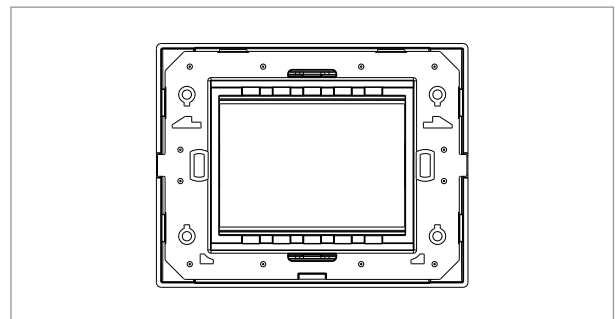

CUBE Series

C5103 .02

3M Plate - 3 module Quartz Gray

5267.51.8

Code:	C5103 .02
Series:	CUBE Series
Family:	Smart plates with frames
Module Size:	Three Module
Colour:	Quartz Gray
Mark:	Norisys
Rated supply voltage:	--
Maximum resistive load:	--
Dimensions:	89.5mm x 114.4mm x 14.4mm
Weight:	75.30 g

Wiring Diagram:

Drawings:

Installation:

Installation of the product should be carried out in compliance with the current regulations regarding the installation of electrical systems in the country where the product is installed.