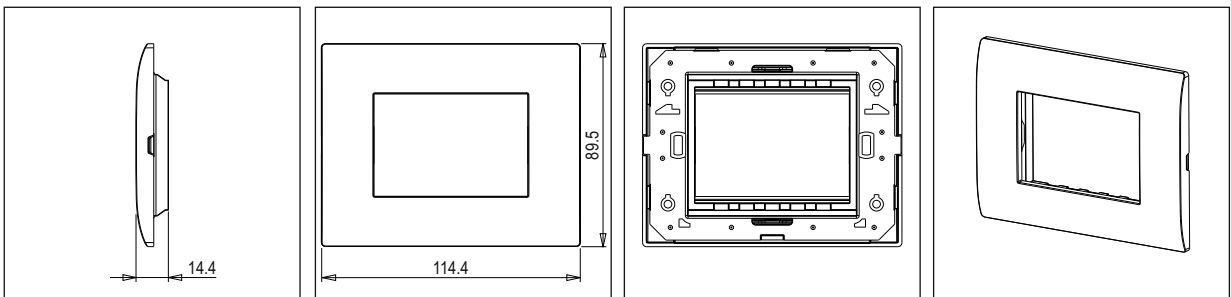

CUBE Series

C5103 .02

3M Plate - 3 module Quartz Gray

5267.51.8

Code:	C5103 .02
Series:	CUBE Series
Family:	Smart plates with frames
Module Size:	Three Module
Colour:	Quartz Gray
Mark:	Norisys
Rated supply voltage:	--
Maximum resistive load:	--
Dimensions:	89.5mm x 114.4mm x 14.4mm
Weight:	75.30 g

Wiring Diagram:

Drawings:

Installation:

Installation of the product should be carried out in compliance with the current regulations regarding the installation of electrical systems in the country where the product is installed.