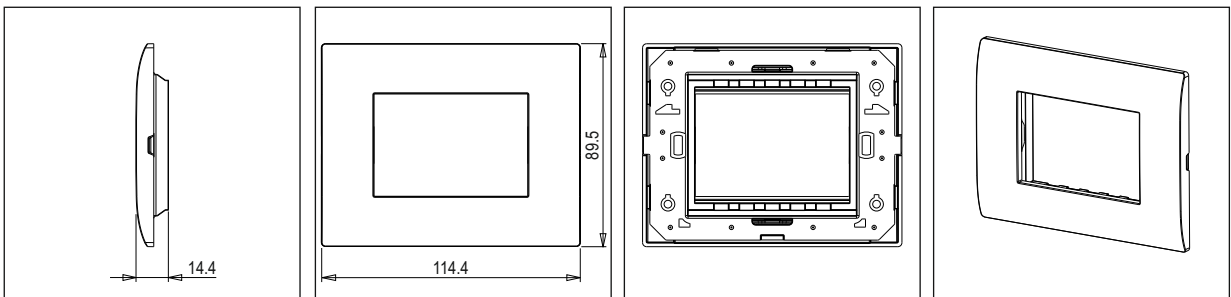

CUBE Series

C5103 .01

3M Plate - 3 module Frost White

5267.51.8

Code:	C5103 .01
Series:	CUBE Series
Family:	Smart plates with frames
Module Size:	Three Module
Colour:	Frost White
Mark:	Norisys
Rated supply voltage:	--
Maximum resistive load:	--
Dimensions:	89.5mm x 114.4mm x 14.4mm
Weight:	75.3 g

Wiring Diagram:

Drawings:

Installation:

Installation of the product should be carried out in compliance with the current regulations regarding the installation of electrical systems in the country where the product is installed.