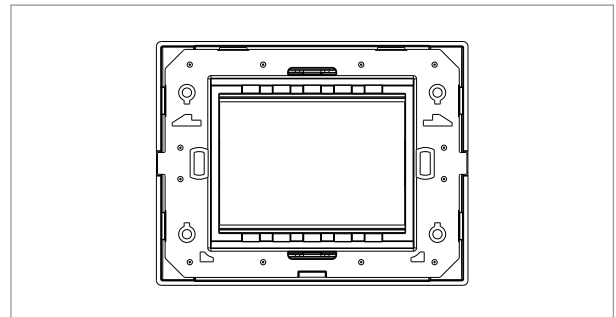

CUBE Series

C5103 .01

3M Plate - 3 module Frost White

5267.51.8

Code:	C5103 .01
Series:	CUBE Series
Family:	Smart plates with frames
Module Size:	Three Module
Colour:	Frost White
Mark:	Norisys
Rated supply voltage:	--
Maximum resistive load:	--
Dimensions:	89.5mm x 114.4mm x 14.4mm
Weight:	75.3 g

Wiring Diagram:

Drawings:

Installation:

Installation of the product should be carried out in compliance with the current regulations regarding the installation of electrical systems in the country where the product is installed.