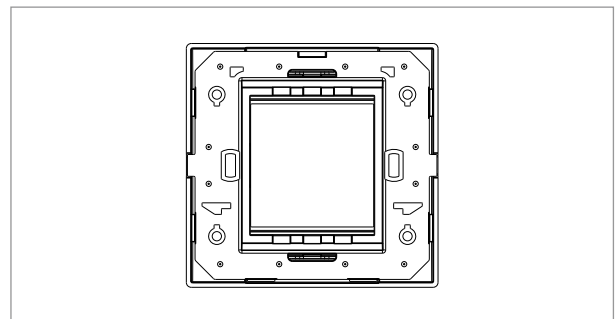

CUBE Series

C5102 .03

2M Plate - 2 module Ice Silver

5267.51.8

Code:	C5102 .03
Series:	CUBE Series
Family:	Smart plates with frames
Module Size:	Two Module
Colour:	Ice Silver
Mark:	Norisys
Rated supply voltage:	--
Maximum resistive load:	--
Dimensions:	89.5mm x 92.4mm x 14.4mm
Weight:	67.50g

Wiring Diagram:

Drawings:

Installation:

Installation of the product should be carried out in compliance with the current regulations regarding the installation of electrical systems in the country where the product is installed.