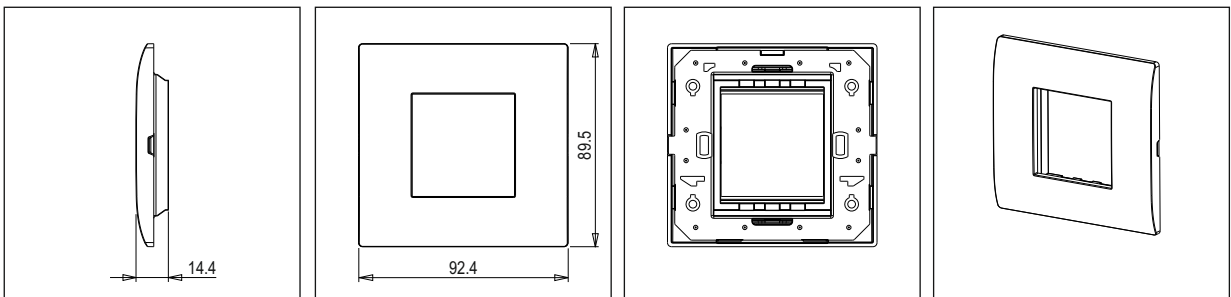

CUBE Series

C5102 .03

2M Plate - 2 module Ice Silver

5267.51.8

Code:	C5102 .03
Series:	CUBE Series
Family:	Smart plates with frames
Module Size:	Two Module
Colour:	Ice Silver
Mark:	Norisys
Rated supply voltage:	--
Maximum resistive load:	--
Dimensions:	89.5mm x 92.4mm x 14.4mm
Weight:	67.50g

Wiring Diagram:

Drawings:

Installation:

Installation of the product should be carried out in compliance with the current regulations regarding the installation of electrical systems in the country where the product is installed.