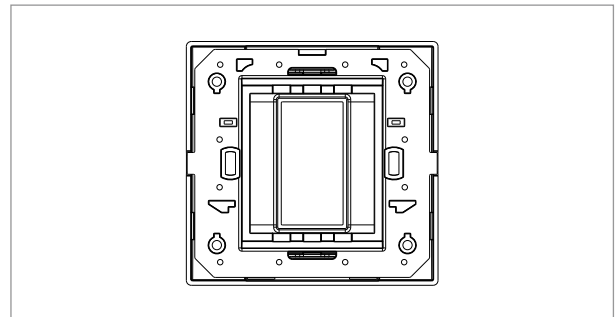

CUBE Series

C5101 .03

1M Plate - 1 module Ice Silver

5267.51.8

Code:	C5101 .03
Series:	CUBE Series
Family:	Smart plates with frames
Module Size:	One Module
Colour:	Ice Silver
Mark:	Norisys
Rated supply voltage:	--
Maximum resistive load:	--
Dimensions:	89.5mm x 92.4mm x 14.4mm
Weight:	70.40g

Wiring Diagram:

Drawings:

Installation:

Installation of the product should be carried out in compliance with the current regulations regarding the installation of electrical systems in the country where the product is installed.