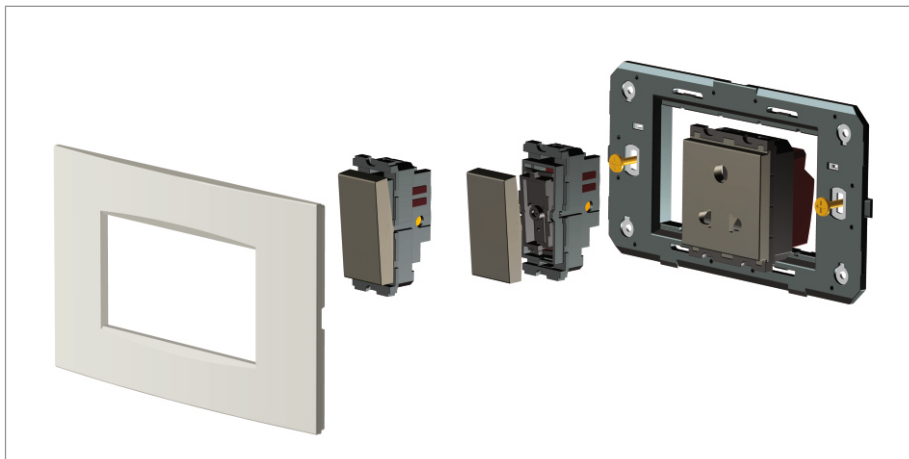

CUBE Series

C5101 .03

1M Plate - 1 module Ice Silver

5267.51.8

Code:	C5101 .03
Series:	CUBE Series
Family:	Smart plates with frames
Module Size:	One Module
Colour:	Ice Silver
Mark:	Norisys
Rated supply voltage:	--
Maximum resistive load:	--
Dimensions:	89.5mm x 92.4mm x 14.4mm
Weight:	70.40g

Wiring Diagram:

Drawings:

Installation:

Installation of the product should be carried out in compliance with the current regulations regarding the installation of electrical systems in the country where the product is installed.