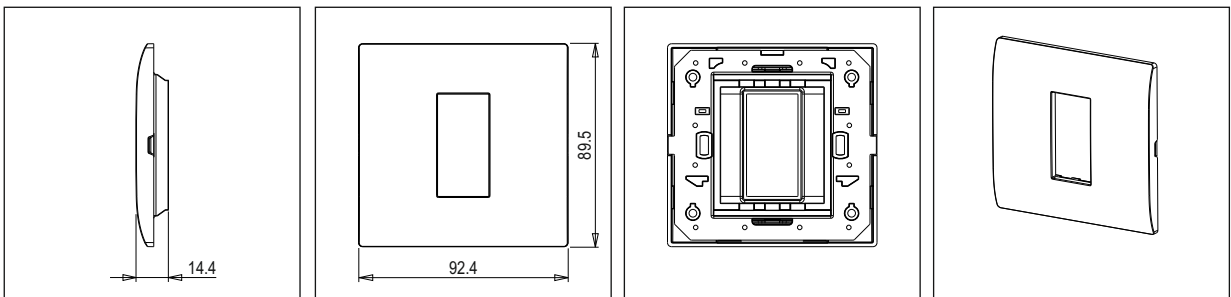

CUBE Series

C5101 .03

1M Plate - 1 module Ice Silver

5267.51.8

Code:	C5101 .03
Series:	CUBE Series
Family:	Smart plates with frames
Module Size:	One Module
Colour:	Ice Silver
Mark:	Norisys
Rated supply voltage:	--
Maximum resistive load:	--
Dimensions:	89.5mm x 92.4mm x 14.4mm
Weight:	70.40g

Wiring Diagram:

Drawings:

Installation:

Installation of the product should be carried out in compliance with the current regulations regarding the installation of electrical systems in the country where the product is installed.